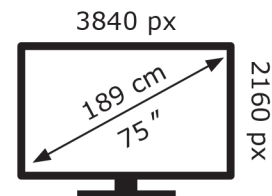

107 kWh/1000h

ABCDEF**G**
HDR
162 kWh/1000h