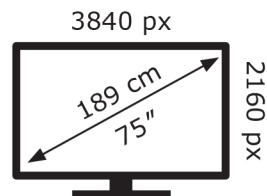

LG Electronics

75QNED7EB3A

107 kWh/1000h

ABCDEF**G**
HDR
162 kWh/1000h

2019/2013

LG Electronics

75QNED7EB3A

107 kWh/1000h