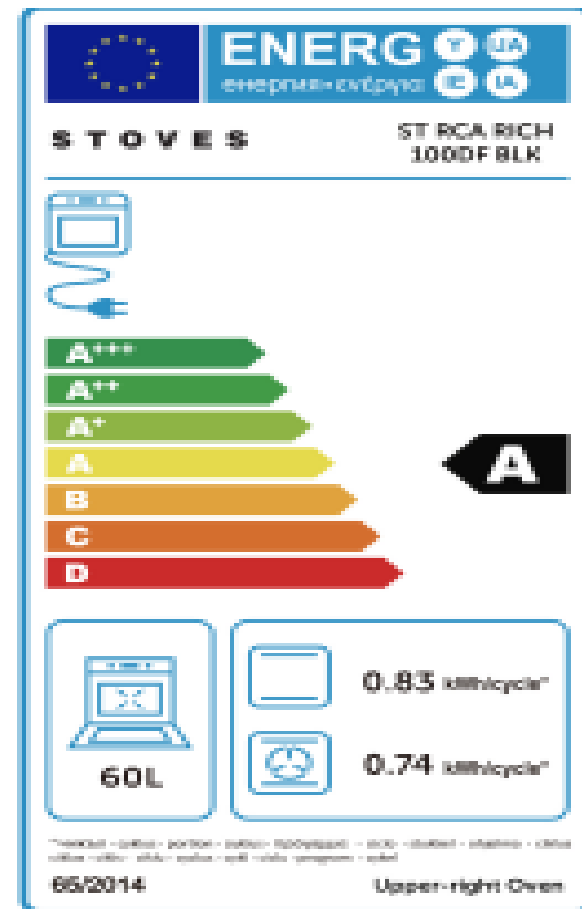

Energy Label for customers in  
England, Scotland and Wales

Energy Label for customers in  
**Republic of Ireland and  
Northern Ireland**

Energy Label for customers in  
England, Scotland and Wales

Energy Label for customers in  
**Republic of Ireland and  
Northern Ireland**

Energy Label for customers in  
England, Scotland and Wales

Energy Label for customers in  
**Republic of Ireland and  
Northern Ireland**