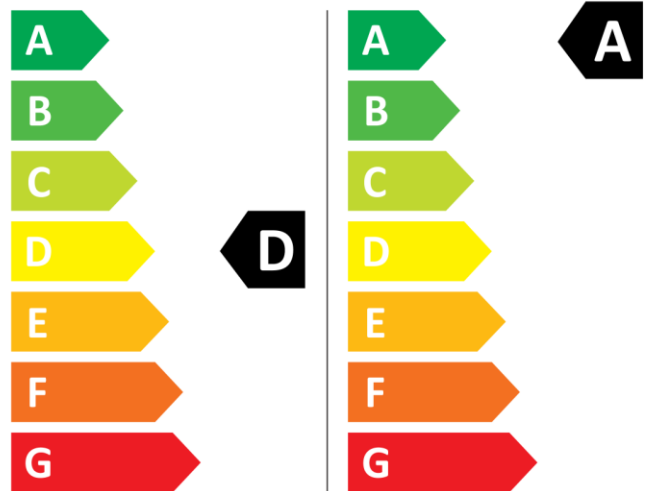

AEG

LWX60746B 914603923

217 kWh /

45 kWh /

2019/2014

AEG

LWX60746B 914603923

217 kWh /