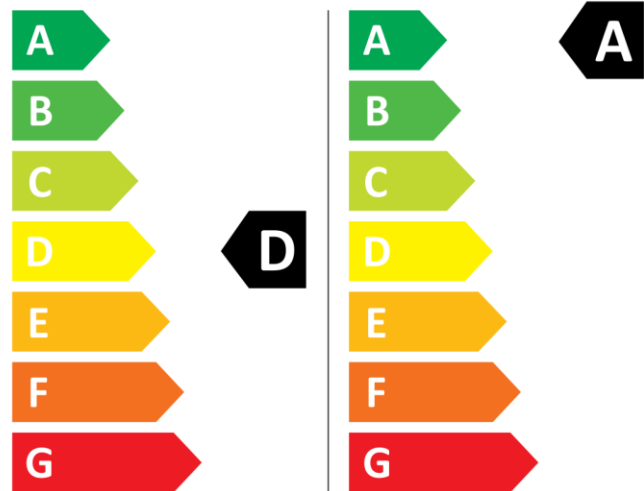

AEG

LWX60746B 914603923

217 kWh /

45 kWh /

2019/2014

AEG

LWX60746B 914603923

217 kWh /