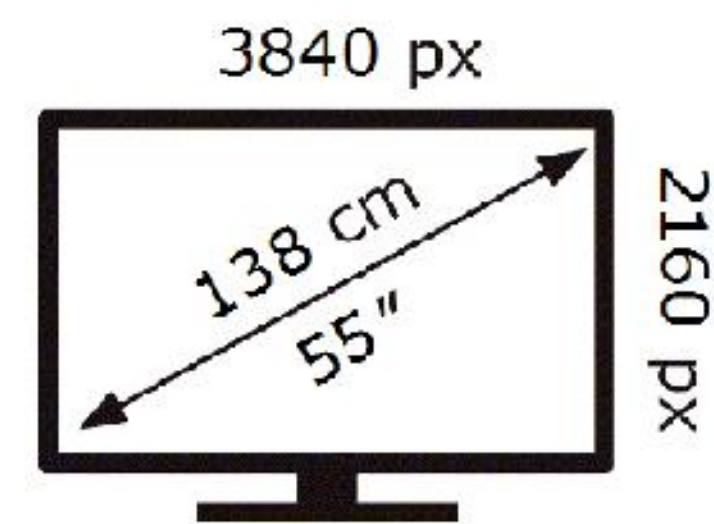

Samsung

QE55S90HAE

76 kWh/1000h

ABCDEF **G**

192 kWh/1000h

2019/2013