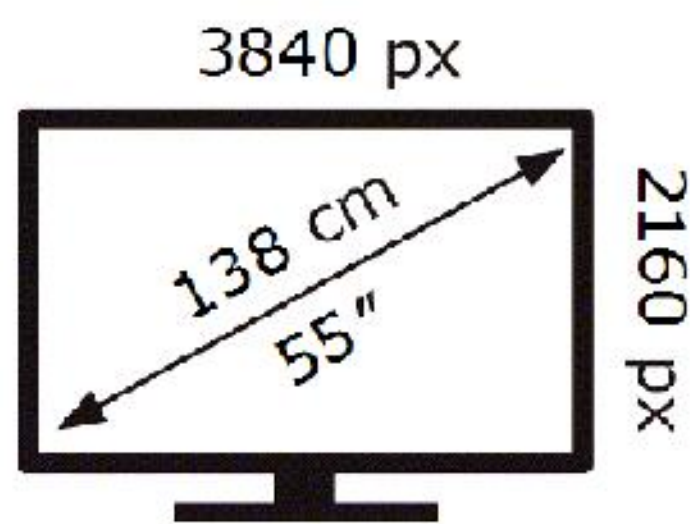

ENERG ⚡

Samsung

QE55S90HAE

76 kWh/1000h

ABCDEF **G**

192 kWh/1000h

2019/2013

ENERG ⚡