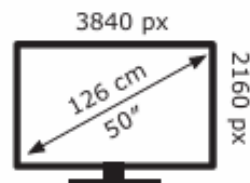

LG Electronics

50QNE86B6B

LG Electronics

50QNE86B6B

54 kWh/1000h

54 kWh/1000h

ABCDEF**G**
HDR
 100 kWh/1000h

ABCDEF**G**
HDR
 100 kWh/1000h