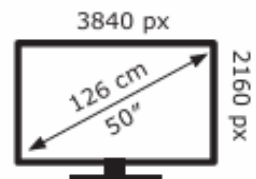

LG Electronics

50QNE86B6B

LG Electronics

50QNE86B6B

54 kWh/1000h

54 kWh/1000h

ABCDEF**G**
HDR
 100 kWh/1000h

ABCDEF**G**
HDR
 100 kWh/1000h