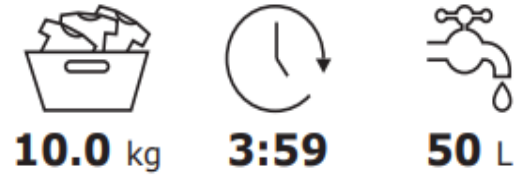

Bosch

WGJ25400GB

**51** kWh /

2019/2014

Bosch

WGJ25400GB

**51** kWh /

2019/2014