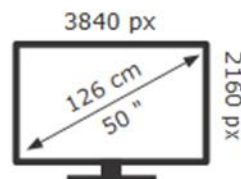

HISENSE 50E7QTUK PRO

54 kWh/1000h

HISENSE 50E7QTUK PRO

54 kWh/1000h

ABCDEF**G**

95 kWh/1000h

2019/2013

ABCDEF**G**

95 kWh/1000h

2019/2013