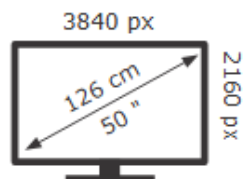

HISENSE 50E7QTUK PRO

54 kWh/1000h

HISENSE 50E7QTUK PRO

54 kWh/1000h

ABCDEF**G**

95 kWh/1000h

2019/2013

ABCDEF**G**