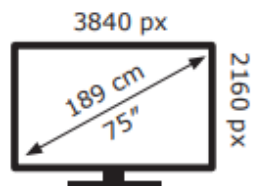

Samsung

QE75LS03FWU

**141** kWh/1000h

ABCDEF**G**  
**HDR**  
**250** kWh/1000h

2019/2013

Samsung

QE75LS03FWU

**141** kWh/1000h