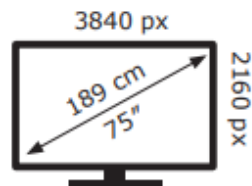

141 kWh/1000h

ABCDEF**G**
HDR
250 kWh/1000h