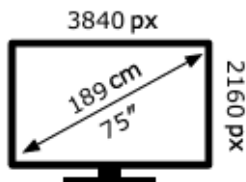

TCL

75X11L-UKX7

128 kWh/1000h

ABCDEF**G**

276 kWh/1000h

2019/2013

TCL

75X11L-UKX7