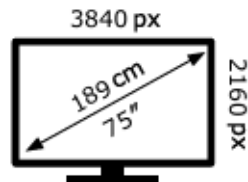

TCL

75X11L-UKX7

128 kWh/1000h

ABCDEF**G**

276 kWh/1000h

2019/2013

TCL

75X11L-UKX7

128 kWh/1000h

ABCDEF**G**

276 kWh/1000h

2019/2013