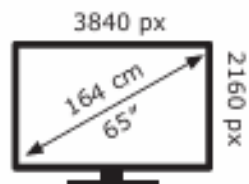

LG Electronics 65NU800B6LA

102 kWh/1000h

ABCDEF**G**
HDR
135 kWh/1000h

2019/2013

LG Electronics 65NU800B6LA

102 kWh/1000h

ABCDEF**G**
HDR
135 kWh/1000h

2019/2013