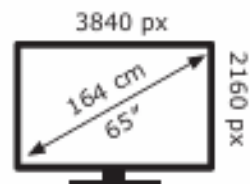

LG Electronics 65NU800B6LA

102 kWh/1000h

ABCDEF**G**
HDR
135 kWh/1000h

2019/2013

LG Electronics 65NU800B6LA

102 kWh/1000h

ABCDEF**G**
HDR
135 kWh/1000h

2019/2013