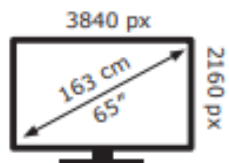

Energy Label for customers in
England, Scotland and Wales

Energy Label for customers in
**Republic of Ireland and
Northern Ireland**

Samsung

QE65QN85FAU

96 kWh/1000h

ABCDEF**G**

218 kWh/1000h

2019/2013