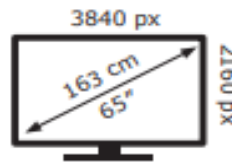

Energy Label for customers in
England, Scotland and Wales

Energy Label for customers in
**Republic of Ireland and
Northern Ireland**

Samsung

QE65QN85FAU

96 kWh/1000h

ABCDEF**G**

218 kWh/1000h

2019/2013

Samsung

QE65QN85FAU

96 kWh/1000h

ABCDEF**G**

218 kWh/1000h

2019/2013