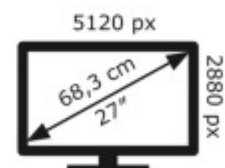

Studio Display

Apple Inc.

A3350

23 kWh/1000h

2019/2013

Studio Display

Apple Inc.

A3350

23 kWh/1000h

2019/2013