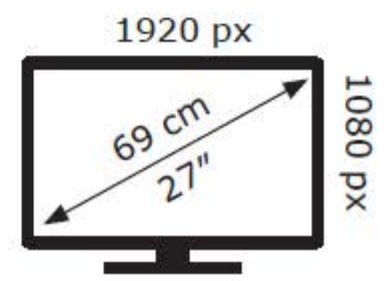

AOC C27G42ZE

21 kWh/1000h

ABCDEF**G**
HDR
29 kWh/1000h

2019/2013

AOC C27G42ZE

21 kWh/1000h

ABCDEF**G**
HDR
29 kWh/1000h

2019/2013