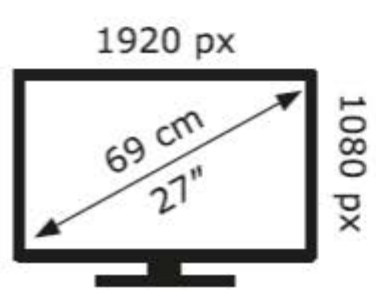

AOC C27G42ZE

21 kWh/1000h

ABCDEF**G**
HDR
29 kWh/1000h

2019/2013

AOC C27G42ZE

21 kWh/1000h

ABCDEF**G**
HDR
29 kWh/1000h

2019/2013