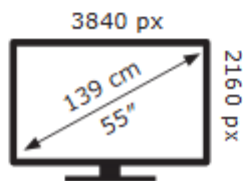

LG Electronics

55QNE7EB3C

**64** kWh/1000h

ABCDEF**G**  
**HDR**  
**105** kWh/1000h

2019/2013

LG Electronics

55QNE7EB3C

**64** kWh/1000h