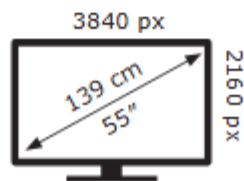

64 kWh/1000h

ABCDEF**G**
HDR
105 kWh/1000h