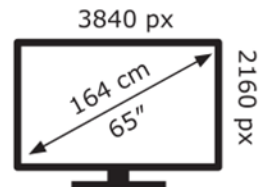

Hisense

65A6STUK

80 kWh/1000h

ABCDEF**G**

130 kWh/1000h

2019/2013

Hisense

65A6STUK