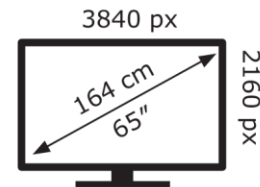

Hisense

65A6STUK

80 kWh/1000h

ABCDEF**G**

130 kWh/1000h

2019/2013

Hisense

65A6STUK

80 kWh/1000h

ABCDEF**G**

130 kWh/1000h

2019/2013