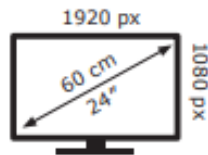

LG Electronics

24G411A

14 kWh/1000h

ABCD **E**FG
HDR
15 kWh/1000h

2019/2013

LG Electronics

24G411A

14 kWh/1000h