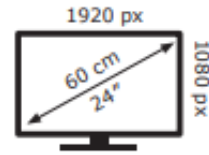

14 kWh/1000h

ABCD **E**FG
HDR
15 kWh/1000h