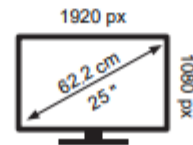

18 kWh/1000h

ABCDEF^G
HDR
23 kWh/1000h