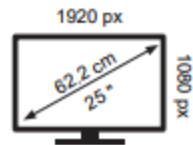

Energy Label for customers in
England, Scotland and Wales

Energy Label for customers in
Republic of Ireland and
Northern Ireland

MSI PRO MP251W E2

18 kWh/1000h

ABCDEF^G
HDR
23 kWh/1000h

2019/2013

MSI PRO MP251W E2