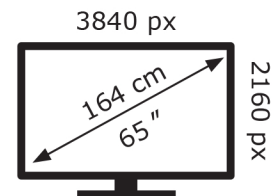

90 kWh/1000h

ABCDEF**G**
HDR
153 kWh/1000h