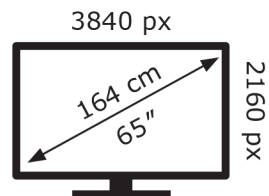

LG Electronics

OLED65B6ELC

90 kWh/1000h

ABCDEF**G**
HDR
153 kWh/1000h

2019/2013

LG Electronics

OLED65B6ELC

90 kWh/1000h