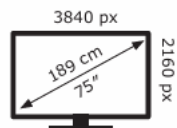

TCL

75RM7LX1

**107** kWh/1000h

ABCDEF**G**  
**HDR**  
370 kWh/1000h

2019/2013

TCL

75RM7LX1

**107** kWh/1000h