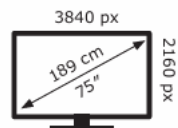

107 kWh/1000h

ABCDEF**G**
HDR
370 kWh/1000h