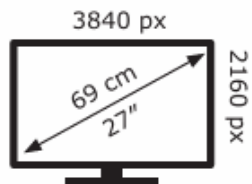

GIGABYTE

M27UP

GIGABYTE

M27UP

26 kWh/1000h

26 kWh/1000h

ABCDEF**G**
HDR
50 kWh/1000h

ABCDEF**G**
HDR
50 kWh/1000h