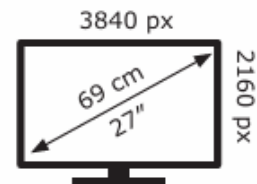

GIGABYTE

M27UP

GIGABYTE

M27UP

26 kWh/1000h

26 kWh/1000h

ABCDEF**G**
HDR
50 kWh/1000h

ABCDEF**G**
HDR
50 kWh/1000h