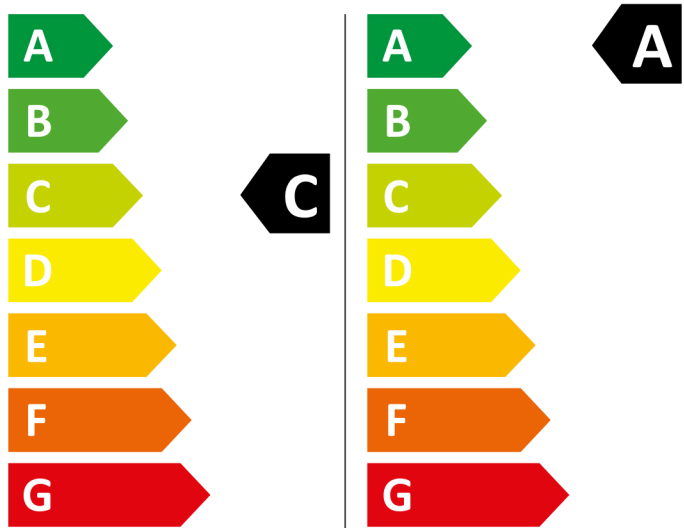

10:15

3:38

2019/2014

HOTPOINT

NDD 86448 BDA UK

🚰 253 kWh/100

💧 38 kWh/100

6,0 kg