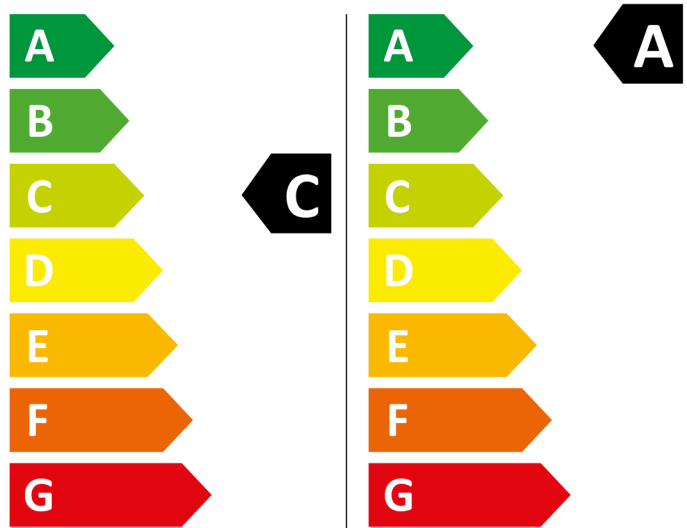

HOTPOINT

NDD 86448 BDA UK

🚰 253 kWh/100

💧 38 kWh/100

6,0 kg

8,0 kg

48 L

48 L

10:15

3:38

2019/2014

HOTPOINT

NDD 86448 BDA UK

🚰 253 kWh/100

💧 38 kWh/100

6,0 kg