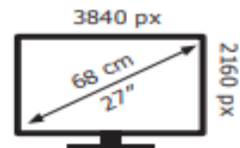

2019/2013

2019/2013

2019/2013

2019/2013