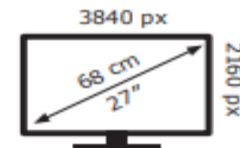

2019/2013

2019/2013

2019/2013

2019/2013