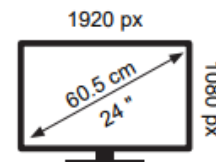

18 kWh/1000h

ABCDEF G
HDR
22 kWh/1000h