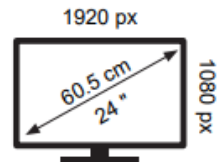

Energy Label for customers in
England, Scotland and Wales

Energy Label for customers in
Republic of Ireland and
Northern Ireland

Philips 24M2N3201A

18 kWh/1000h

ABCDEF G
HDR
22 kWh/1000h

2019/2013

Philips 24M2N3201A