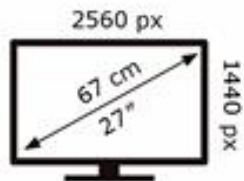

Samsung S27FG602SU

Samsung S27FG602SU

41 kWh/1000h

41 kWh/1000h

ABCDEF G

48 kWh/1000h

ABCDEF G

48 kWh/1000h