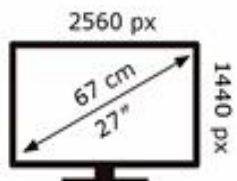

Samsung S27FG602SU

Samsung S27FG602SU

41 kWh/1000h

41 kWh/1000h

ABCDEF G

48 kWh/1000h

ABCDEF G

48 kWh/1000h

2019/2013

2019/2013