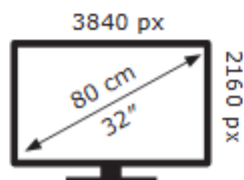

32 kWh/1000h

ABCDEF**G**
HDR
60 kWh/1000h