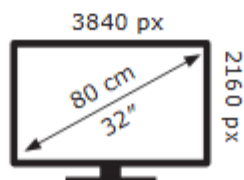

PHILIPS

32E1N1800LA

32 kWh/1000h

ABCDEF**G**
HDR
60 kWh/1000h

2019/2013

PHILIPS

32E1N1800LA

32 kWh/1000h