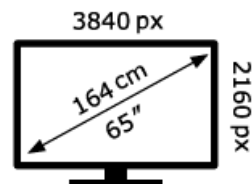

TCL

65C8L-UKX7

67 kWh/1000h

ABCDEF**G**

300 kWh/1000h

2019/2013

TCL

65C8L-UKX7

67 kWh/1000h

ABCDEF**G**

300 kWh/1000h

2019/2013