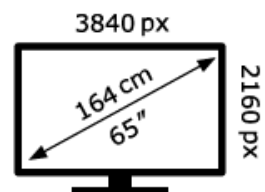

TCL

65C8L-UKX7

67 kWh/1000h

ABCDEF**G**

300 kWh/1000h

2019/2013

TCL

65C8L-UKX7