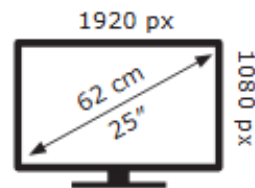

GIGABYTE

GS25F2A

18 kWh/1000h

ABCDEF**G**

26 kWh/1000h

2019/2013

GIGABYTE

GS25F2A

18 kWh/1000h

ABCDEF**G**

26 kWh/1000h

2019/2013