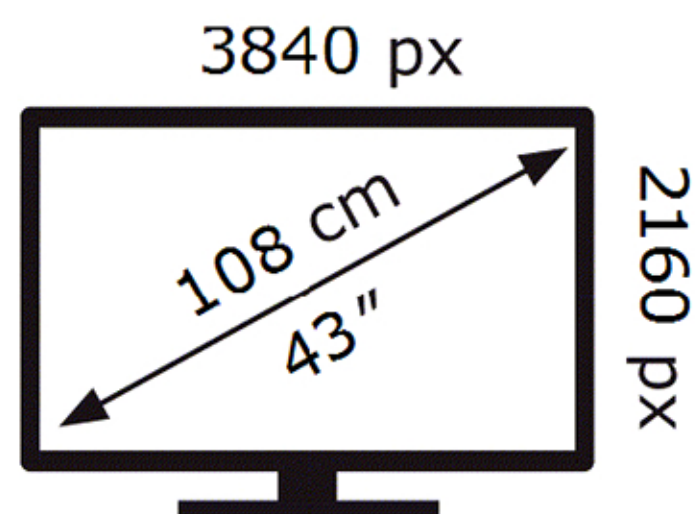

ENERG ⚡

Samsung

QE43QN70HAU

45 kWh/1000h

ABCDEF **G**

105 kWh/1000h

2019/2013

ENERG ⚡