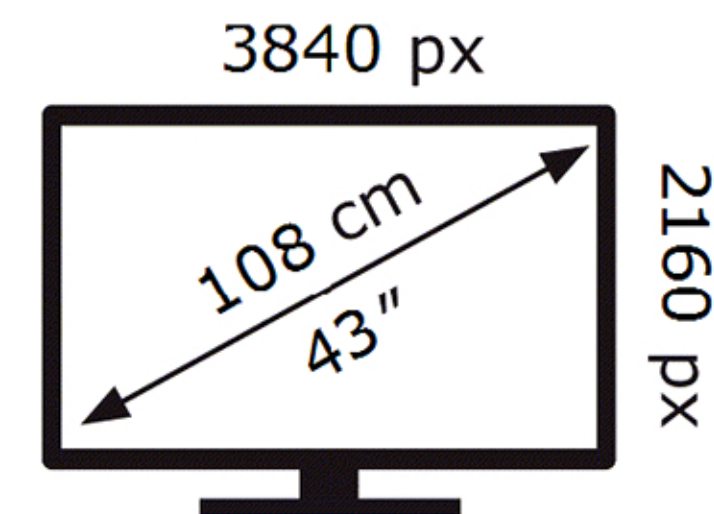

Samsung

QE43QN70HAU

45 kWh/1000h

ABCDEF **G**

105 kWh/1000h

2019/2013