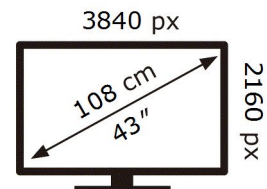

Energy Label for Customers in
England, Scotland and Wales

SAMSUNG

QE43Q60AAU

66 kWh/1000h

ABCDEF **G**

96 kWh/1000h

2019/2013

Energy Label for Customers in
Republic of Ireland and Northern Ireland

SAMSUNG

QE43Q60AAU

66 kWh/1000h

ABCDEF **G**

96 kWh/1000h

2019/2013