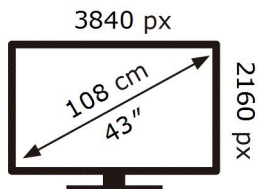

Energy Label for Customers in
England, Scotland and Wales

SAMSUNG

QE43Q60AAU

66 kWh/1000h

ABCDEF **G**

96 kWh/1000h

2019/2013

Energy Label for Customers in
Republic of Ireland and Northern Ireland