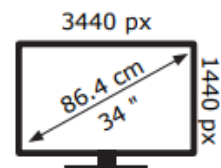

Samsung S34DG850SU

42 kWh/1000h

ABCDEF**G**
HDR
48 kWh/1000h

2019/2013

Samsung S34DG850SU

42 kWh/1000h

ABCDEF**G**
HDR
48 kWh/1000h

2019/2013