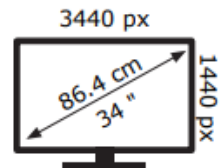

Samsung S34DG850SU

42 kWh/1000h

ABCDEF**G**
HDR
48 kWh/1000h

2019/2013

Samsung S34DG850SU

42 kWh/1000h

ABCDEF**G**
HDR
48 kWh/1000h

2019/2013