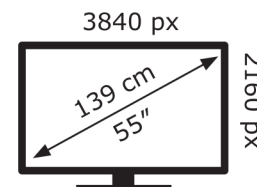

60 kWh/1000h

ABCDEF**G**
HDR
100 kWh/1000h