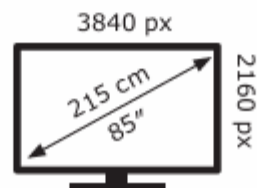

TCL

85C8LX1

123 kWh/1000h

ABCDEF**G**

500 kWh/1000h

2019/2013

TCL

85C8LX1

123 kWh/1000h

ABCDEF**G**

500 kWh/1000h

2019/2013