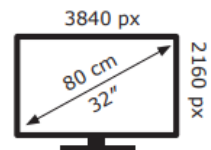

Energy Label for customers in
England, Scotland and Wales

Energy Label for customers in
Republic of Ireland and
Northern Ireland

MSI MPG 321URXW-QD-OLED

33 kWh/1000h

ABCDEF**G**
HDR
43 kWh/1000h

2019/2013

MSI MPG 321URXW-QD-OLED