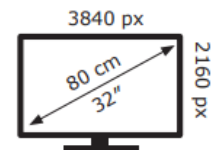

33 kWh/1000h

ABCDEF**G**
HDR
43 kWh/1000h