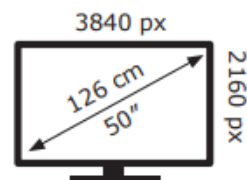

54 kWh/1000h

ABCDEF**G**
HDR
95 kWh/1000h