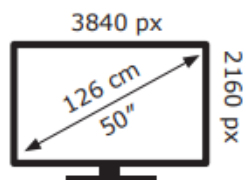

Hisense

50E6STUK

54 kWh/1000h

ABCDEF**G**
HDR
95 kWh/1000h

2019/2013

Hisense

50E6STUK

54 kWh/1000h