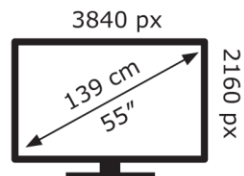

LG Electronics

OLED55C66LB

82 kWh/1000h

ABCDEF**G**

190 kWh/1000h

2019/2013

LG Electronics

OLED55C66LB