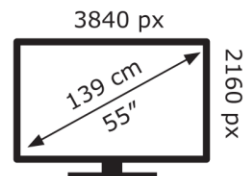

LG Electronics

OLED55C66LB

82 kWh/1000h

ABCDEF**G**

190 kWh/1000h

2019/2013

LG Electronics

OLED55C66LB

82 kWh/1000h

ABCDEF**G**

190 kWh/1000h

2019/2013