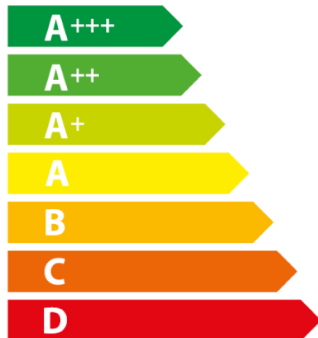

# ENERGY

smeg

TR62BL

**A**

**61 L**

 kWh/cycle  
**0.77 kWh/cycle**

65/2014

# ENERGY

smeg

TR62BL

**A**

**35 L**

**0.74 kWh/cycle**  
 kWh/cycle

65/2014