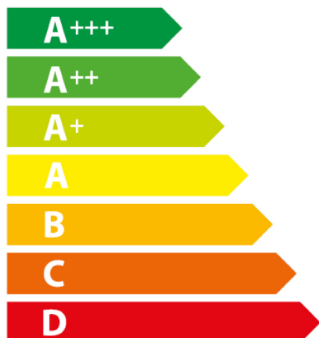

ENERG

Y IJA
IE IA

енергия · ενεργεια

smeg

TR62BL

A

61 L

kWh/cycle*
0.77 kWh/cycle*

65/2014

* цикл · cyklus · portion · zyklus · πρόγραμμα · ciclo · tsükkel · ohjelma · ciklus ciklas · cikls · ciklu · cyclus · cykl · ciclu · program · cykel