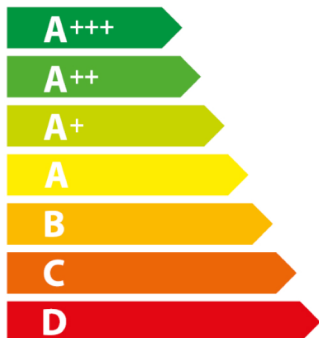

# ENERGY

smeg

TR62BL

**A**

**61 L**

 kWh/cycle  
**0.77 kWh/cycle**

65/2014

# ENERGY

smeg

TR62BL

**A**

**35 L**

**0.74 kWh/cycle**  
 kWh/cycle

65/2014