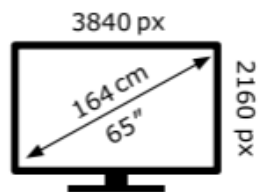

TCL

65C7LX1

TCL

65C7LX1

85 kWh/1000h

85 kWh/1000h

ABCDEF**G**

300 kWh/1000h

2019/2013

ABCDEF**G**

300 kWh/1000h

2019/2013