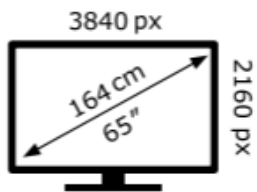

TCL

65C7LX1

TCL

65C7LX1

85 kWh/1000h

85 kWh/1000h

ABCDEF**G**

300 kWh/1000h