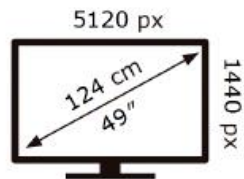

SAMSUNG

S49DG912SU

49 kWh/1000h

ABCDEF **G**
HDR
54 kWh/1000h

2019/2013

SAMSUNG

S49DG912SU

49 kWh/1000h