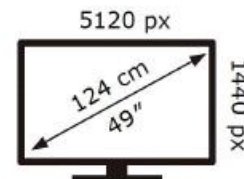

49 kWh/1000h

ABCDEF **G**
HDR
54 kWh/1000h