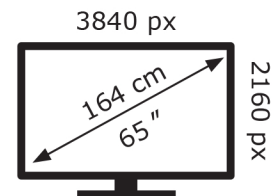

77 kWh/1000h

ABCDEF**G**
HDR
262 kWh/1000h