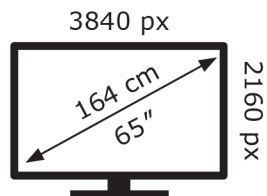

LG Electronics

OLED65G64LW

**77** kWh/1000h

ABCDEF**G**  
**HDR**  
**262** kWh/1000h

2019/2013

LG Electronics

OLED65G64LW

**77** kWh/1000h