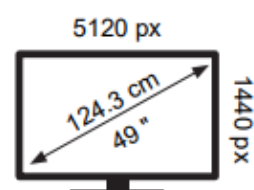

65 kWh/1000h

ABCDEF **G**
HDR
85 kWh/1000h