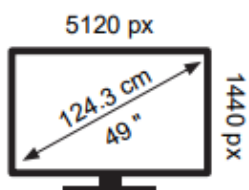

Philips

49M2C8900L

65 kWh/1000h

ABCDEF **G**
HDR
85 kWh/1000h

2019/2013

Philips

49M2C8900L

65 kWh/1000h