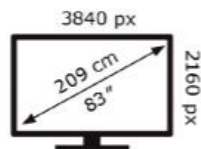

Samsung

QE83S90HAE

128 kWh/1000h

ABCDEF **G**
HDR
372 kWh/1000h

2019/2013

Samsung

QE83S90HAE

128 kWh/1000h