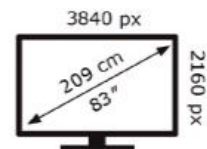

128 kWh/1000h

ABCDEF **G**
HDR
372 kWh/1000h