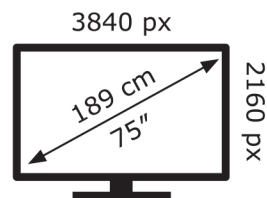

LG Electronics

75NU800B6LA

**140** kWh/1000h

ABCDEF**G**  
**HDR**  
**180** kWh/1000h

2019/2013

LG Electronics

75NU800B6LA

**140** kWh/1000h