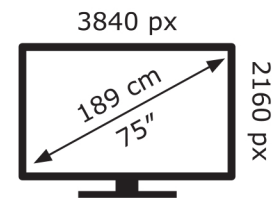

140 kWh/1000h

ABCDEF**G**
HDR
180 kWh/1000h