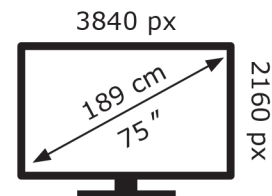

85 kWh/1000h

ABCDEF**G**
HDR
186 kWh/1000h