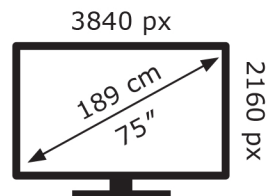

LG Electronics

75QNED86B6B

**85** kWh/1000h

ABCDEF**G**  
**HDR**  
**186** kWh/1000h

2019/2013

LG Electronics

75QNED86B6B

**85** kWh/1000h