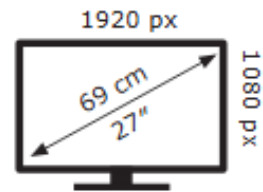

ENERGY

EK271 P0

ENERGY

EK271 P0

acer

D

17 kWh/1000h

acer

D

17 kWh/1000h

2019/2013

2019/2013