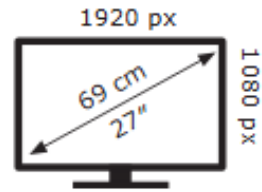

ENERGY

EK271 P0

ENERGY

EK271 P0

acer

D

17 kWh/1000h

acer

D

17 kWh/1000h

2019/2013

2019/2013