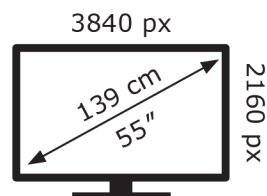

LG Electronics

OLED55B65LA

75 kWh/1000h

ABCDEF**G**
HDR
122 kWh/1000h

2019/2013

LG Electronics

OLED55B65LA

75 kWh/1000h