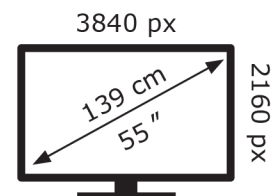

75 kWh/1000h

ABCDEF**G**
HDR
122 kWh/1000h