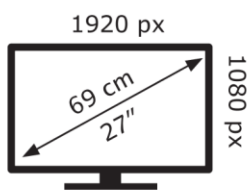

Energy Label for Customers in England, Scotland and  
Wales

Energy Label for Customers in Republic of Ireland and  
Northern Ireland

acer

KA272 P6

acer

KA272 P6

16 kWh/1000h

16 kWh/1000h