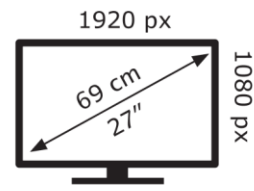

Energy Label for Customers in England, Scotland and  
Wales

Energy Label for Customers in Republic of Ireland and  
Northern Ireland

acer

KA272 P6

acer

KA272 P6

16 kWh/1000h

16 kWh/1000h