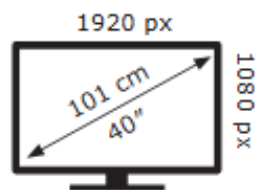

JVC

LT-40CT350

**37** kWh/1000h

JVC

LT-40CT350

**37** kWh/1000h

ABCDEF**G**  
**HDR**  
**40** kWh/1000h

2019/2013