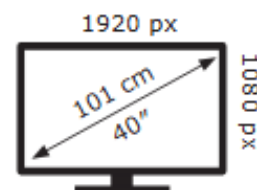

2019/2013

ABCDEF**G**
HDR
40 kWh/1000h