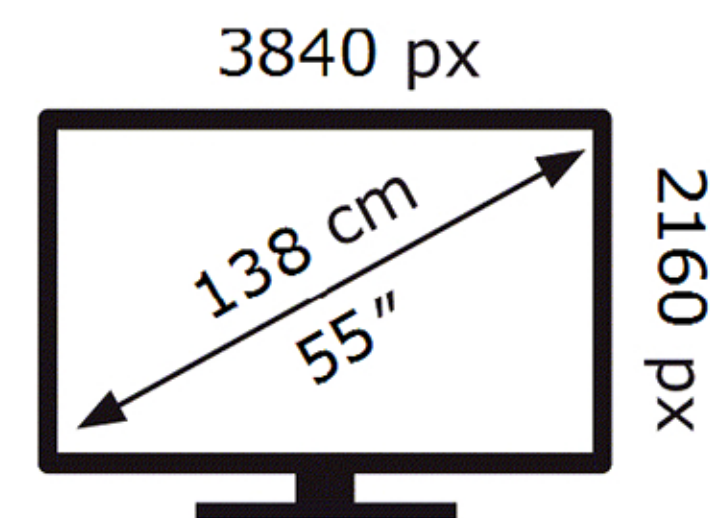

Samsung

QE55LS03HWU

77 kWh/1000h

ABCDEF **G**

179 kWh/1000h

2019/2013

Samsung

QE55LS03HWU

77 kWh/1000h

ABCDEF **G**

179 kWh/1000h

2019/2013