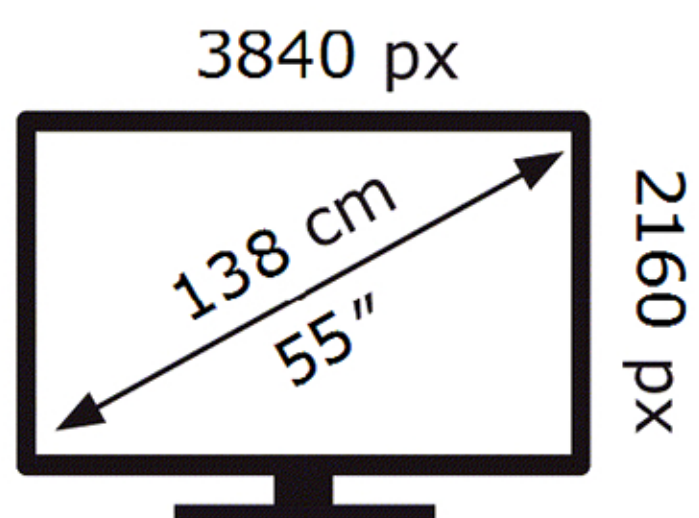

Samsung

QE55LS03HWU

77 kWh/1000h

ABCDEF **G**

179 kWh/1000h

2019/2013

Samsung

QE55LS03HWU