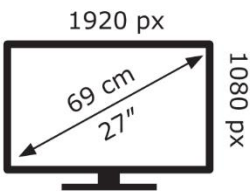

**ENERG** ⚡

LG Electronics

27U41YA-BG

**18** kWh/1000h

ABCD **E**FG  
**HDR**  
**20** kWh/1000h

2019/2013

**ENERG** ⚡

LG Electronics