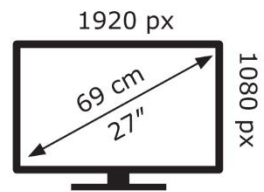

18 kWh/1000h

ABCD **E**FG
HDR
20 kWh/1000h