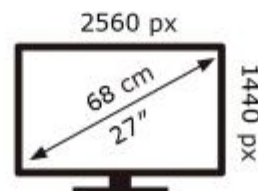

Samsung UE27LSM7FAX

Samsung UE27LSM7FAX

26 kWh/1000h

26 kWh/1000h

ABCDEF **G**

46 kWh/1000h

ABCDEF **G**

46 kWh/1000h

2019/2013

2019/2013