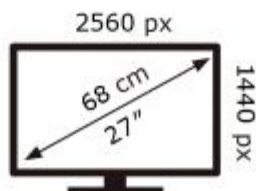

Samsung UE27LSM7FAX

Samsung UE27LSM7FAX

26 kWh/1000h

26 kWh/1000h

ABCDEF **G**

46 kWh/1000h

ABCDEF **G**

46 kWh/1000h